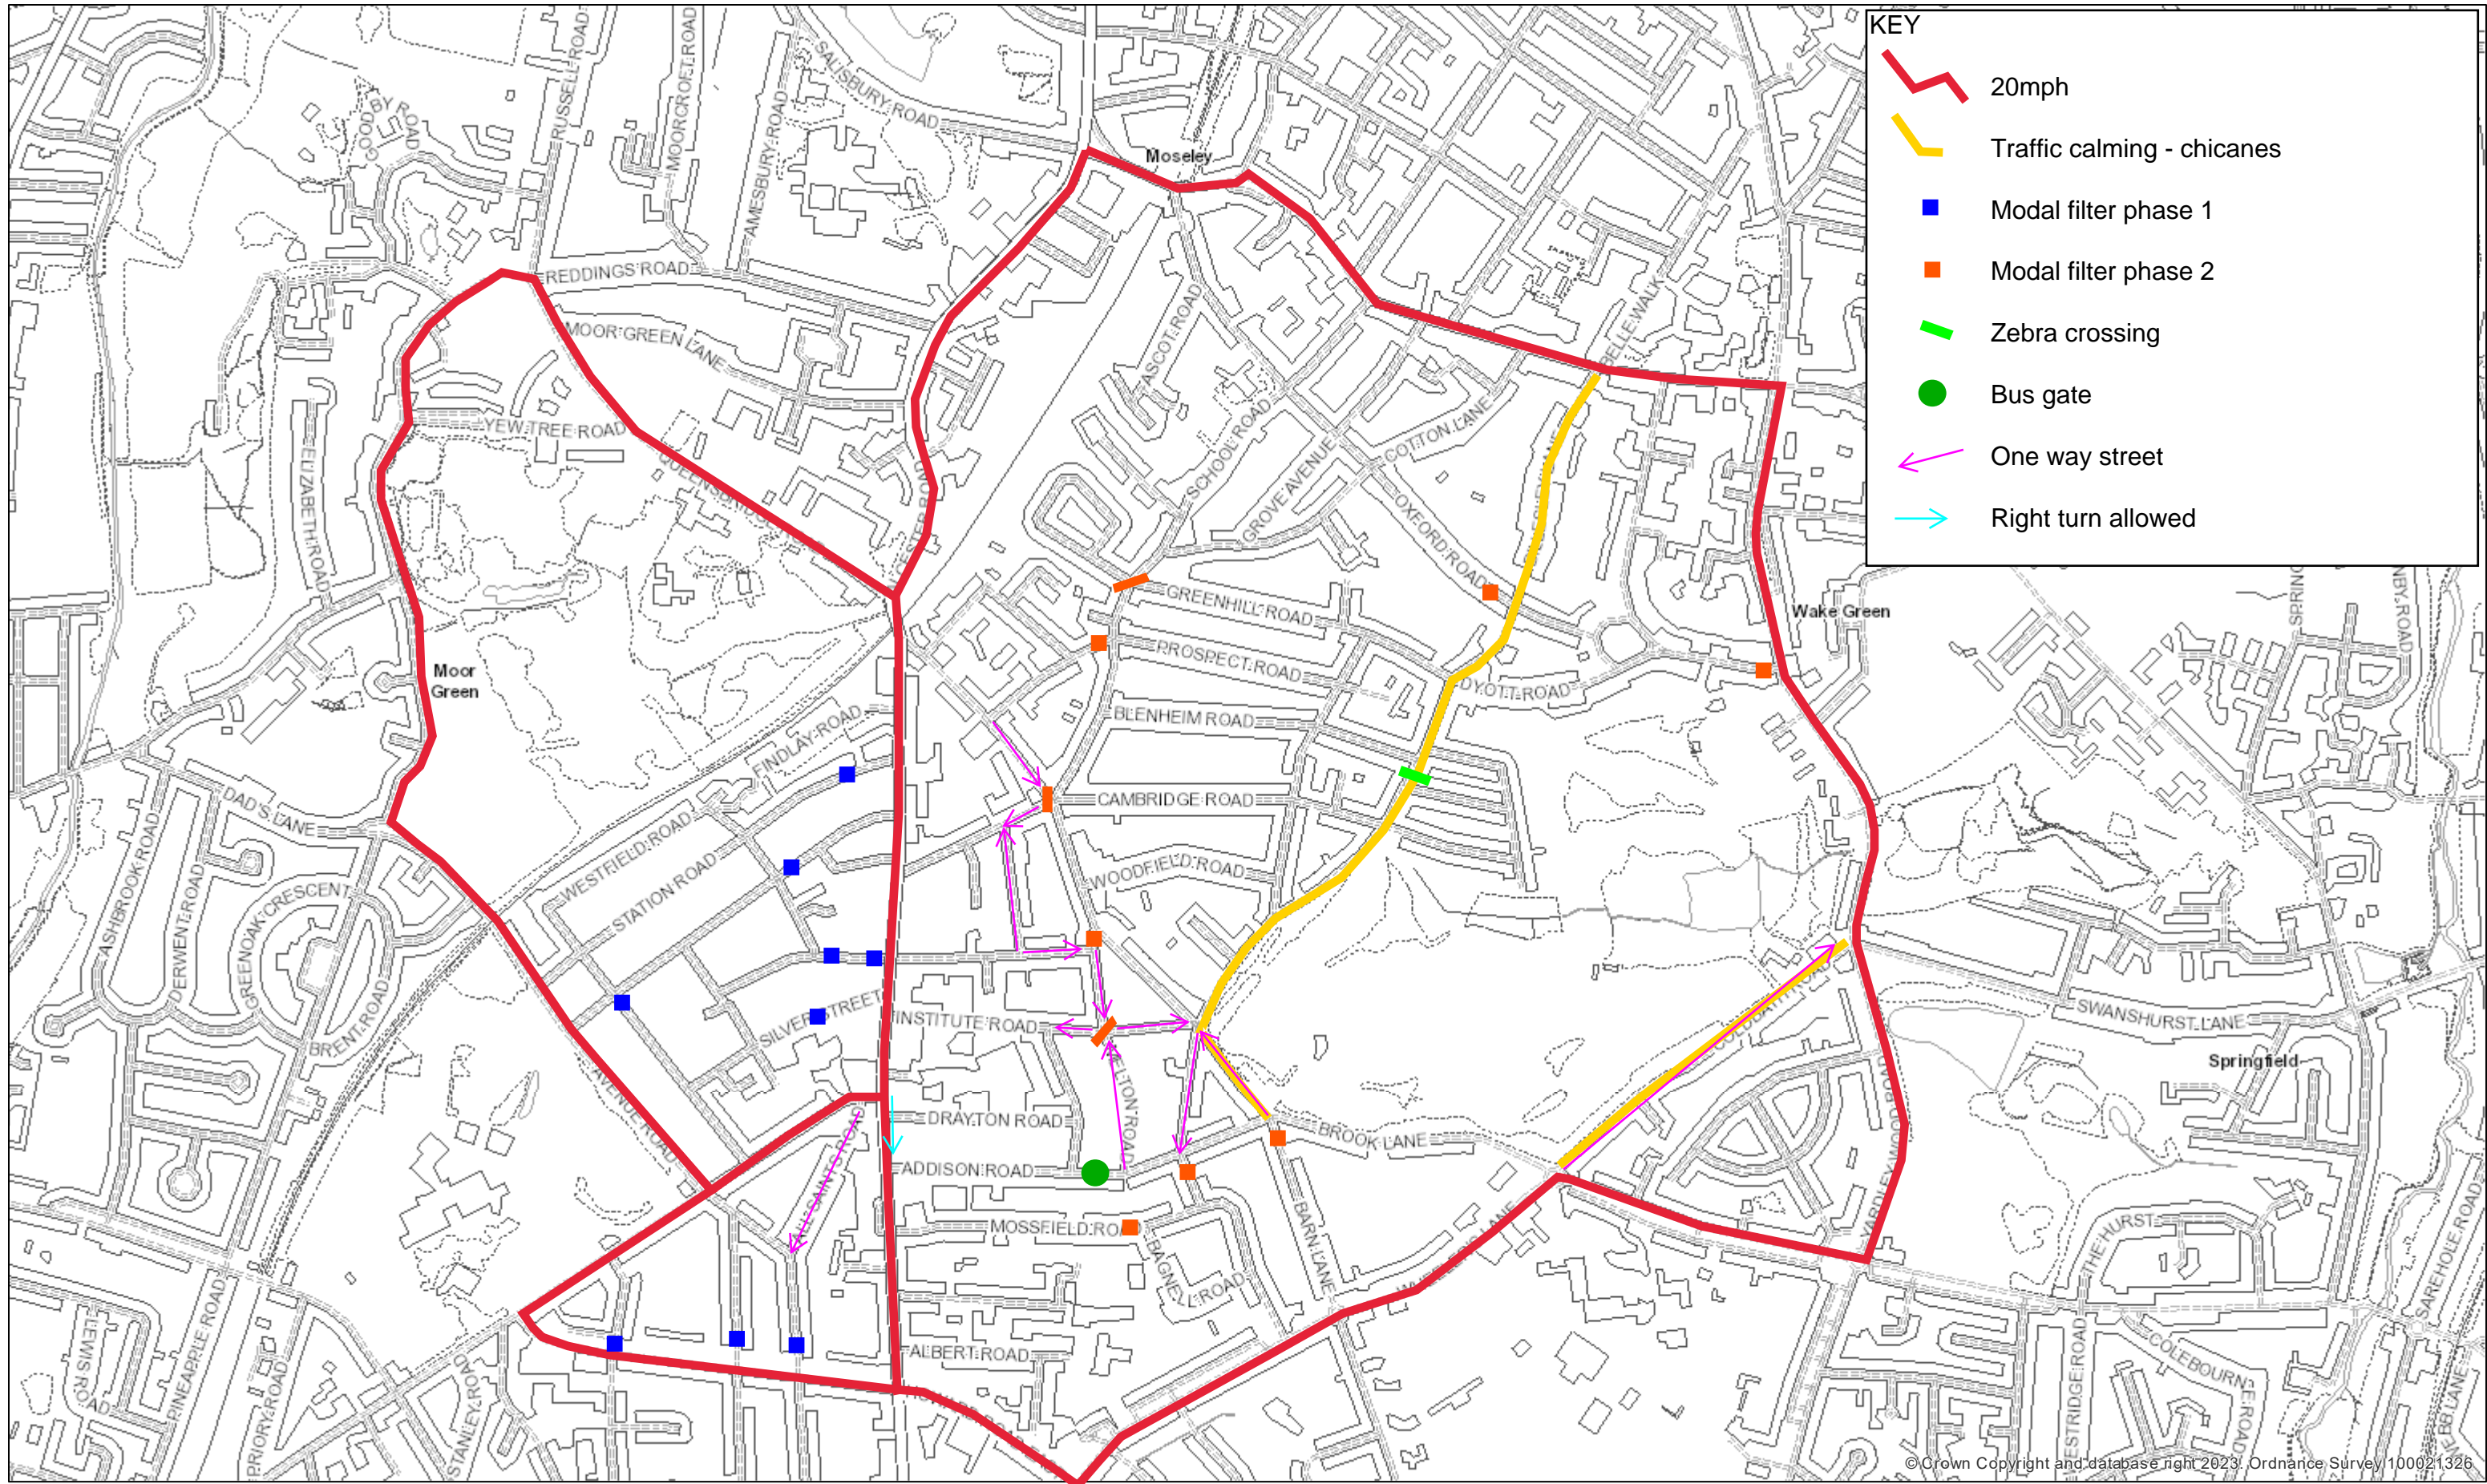

# Kings Heath PfP

© Crown Copyright and database right 2023. Ordnance Survey 100021326

Date of Map Creation: 02/08/2023

Map Created By:

Scale: 1:10,000

© Crown copyright. All rights reserved. Birmingham City Council 100021326 (2019).  
You are not permitted to copy, sub-licence, distribute or sell any of this data to third parties in any form.  
© GeoPerspectives, supplied by Bluesky International Ltd  
Cities Revealed© copyright by The GeoInformation® Group, 2014 and Crown Copyright © All right reserved